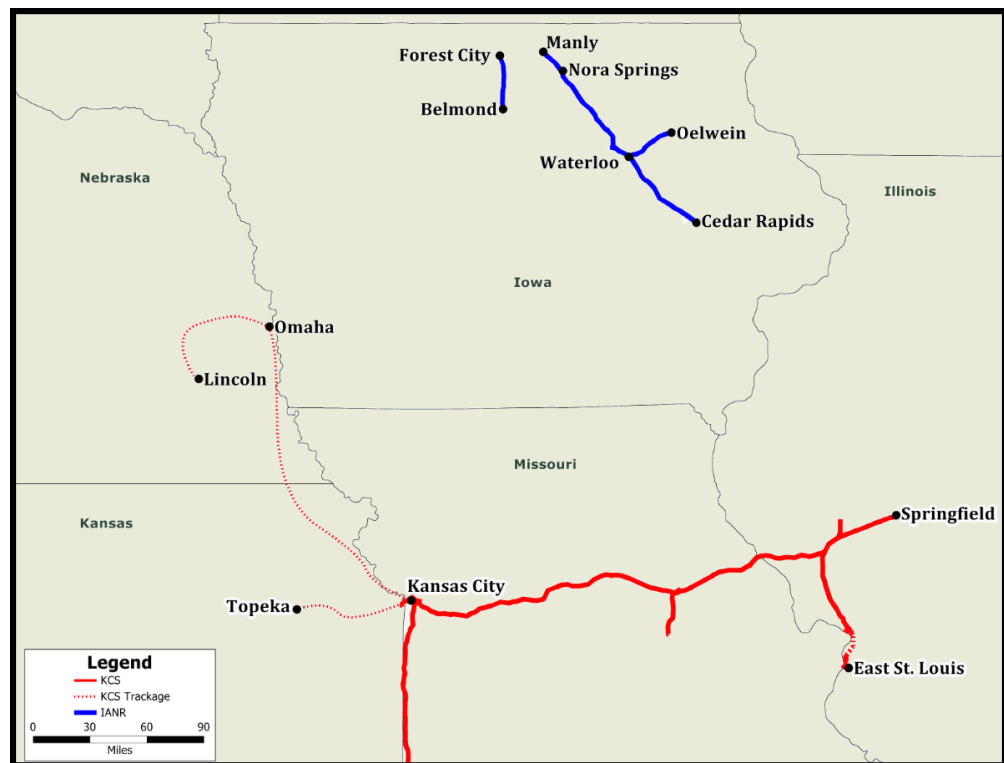

IANR: Iowa Northern Railway

Paramount Theatre Building 305 Second St. SE Suite 400 •

Cedar Rapids, IA 52401

www.iowanorthern.com

Railroad Statistics

Interchanges: Nora Springs, IA to Kansas City—CP to KCS

- Nora Springs, IA - CP to KCS
- Manly, IA - UP to KCS
- Waterloo, IA - CN
- Cedar Rapids, IA -UP, CN, CIC to IAIS

Track Mileage: 253

Employees: 110

Cars: 450 covered grain hoppers

Locomotives: 30

Track Capacity: 263K

Services Offered

- Transloading
- Industrial development / site selection
- Storage
- Wind turbine component distribution center
- Car repair facilities

Main Commodities

- Biofuels/Bio Energy (Ethanol)
- Grain
- Chemicals
- Fertilizer

Iowa Northern Railway Company is "ALL Aboard" for safety, great customer service, and excellent operations. They are headquartered in Cedar Rapids, Iowa with offices, repair and maintenance shops, and yard facilities in Manly, Greene, and Waterloo. Iowa Northern Railway Company, was formed in 1984 on a section of the old Chicago, Rock Island & Pacific Railroad Company. The line runs diagonally through Iowa northwest to southeast from Manly to Cedar Rapids, a branch line from Waterloo to Oelwein, and a branch line from Forest City to Belmond, all within the state of Iowa. Iowa Northern serves 20 grain elevators, 2 ethanol plants, 2 mineral processing facilities, and handles other commodities such as fertilizer, farm machinery, food, chemicals, lumber, and more. Iowa Northern is the serving carrier to Manly Terminal, which is a liquids storage and transloading facility, serving biofuel production industries handling fuels, chemicals, and co-products, located in the heart of ethanol production in the United States. Manly Terminal is also involved with renewable energy as it has over 20 acres dedicated to a wind turbine component distribution center.