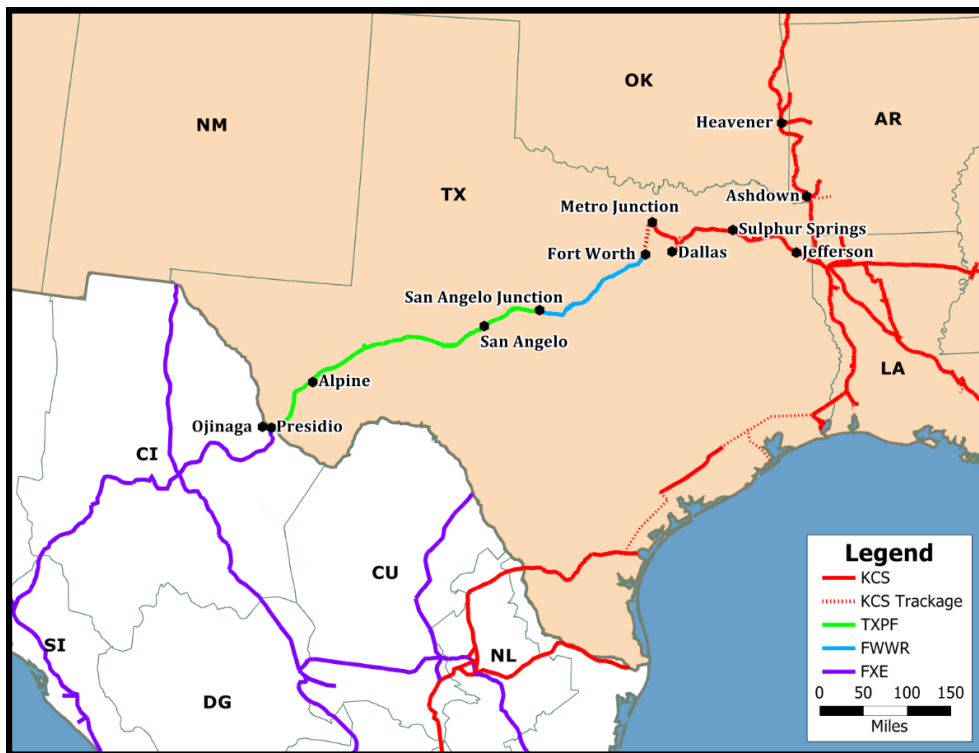

TXPF: Texas Pacifico

106 South Chadbourne St. • San Angelo, TX 76903

www.texaspacifico.com

Railroad Statistics

Interchanges: KCS in San Angelo Jct., TX

- UP in Alpine, TX
- BNSF in San Angelo Jct., TX
- Ferromex in Presidio, TX

The railroad was originally the Kansas City, Mexico and Orient which provided service from Kansas, Oklahoma and Texas to Presidio, destined for the West coast of Mexico. The ATSF (Atchison, Topeka & Santa Fe) which operated a line from Galveston to Brownwood and San Angelo Junction, TX, purchased the line in 1928. ATSF sold the line to the South Orient Railroad Company in 1992, who operated the line until it was sold to the State of Texas in 2001. Texas Pacifico Transportation Ltd. (TXPF) then leased the line from the State of Texas also in 2001. TXPF is currently owned by Grupo Mexico who also owns three railroad related companies: Ferromex, Ferrosur and Intermodal Mexico. Today, TXPF is benefitting tremendously from its proximity to the Permian Basin shale play. The vast majority of railcars moved by TXPF are directly related to the fracing of oil wells in one of the country's largest reserves.