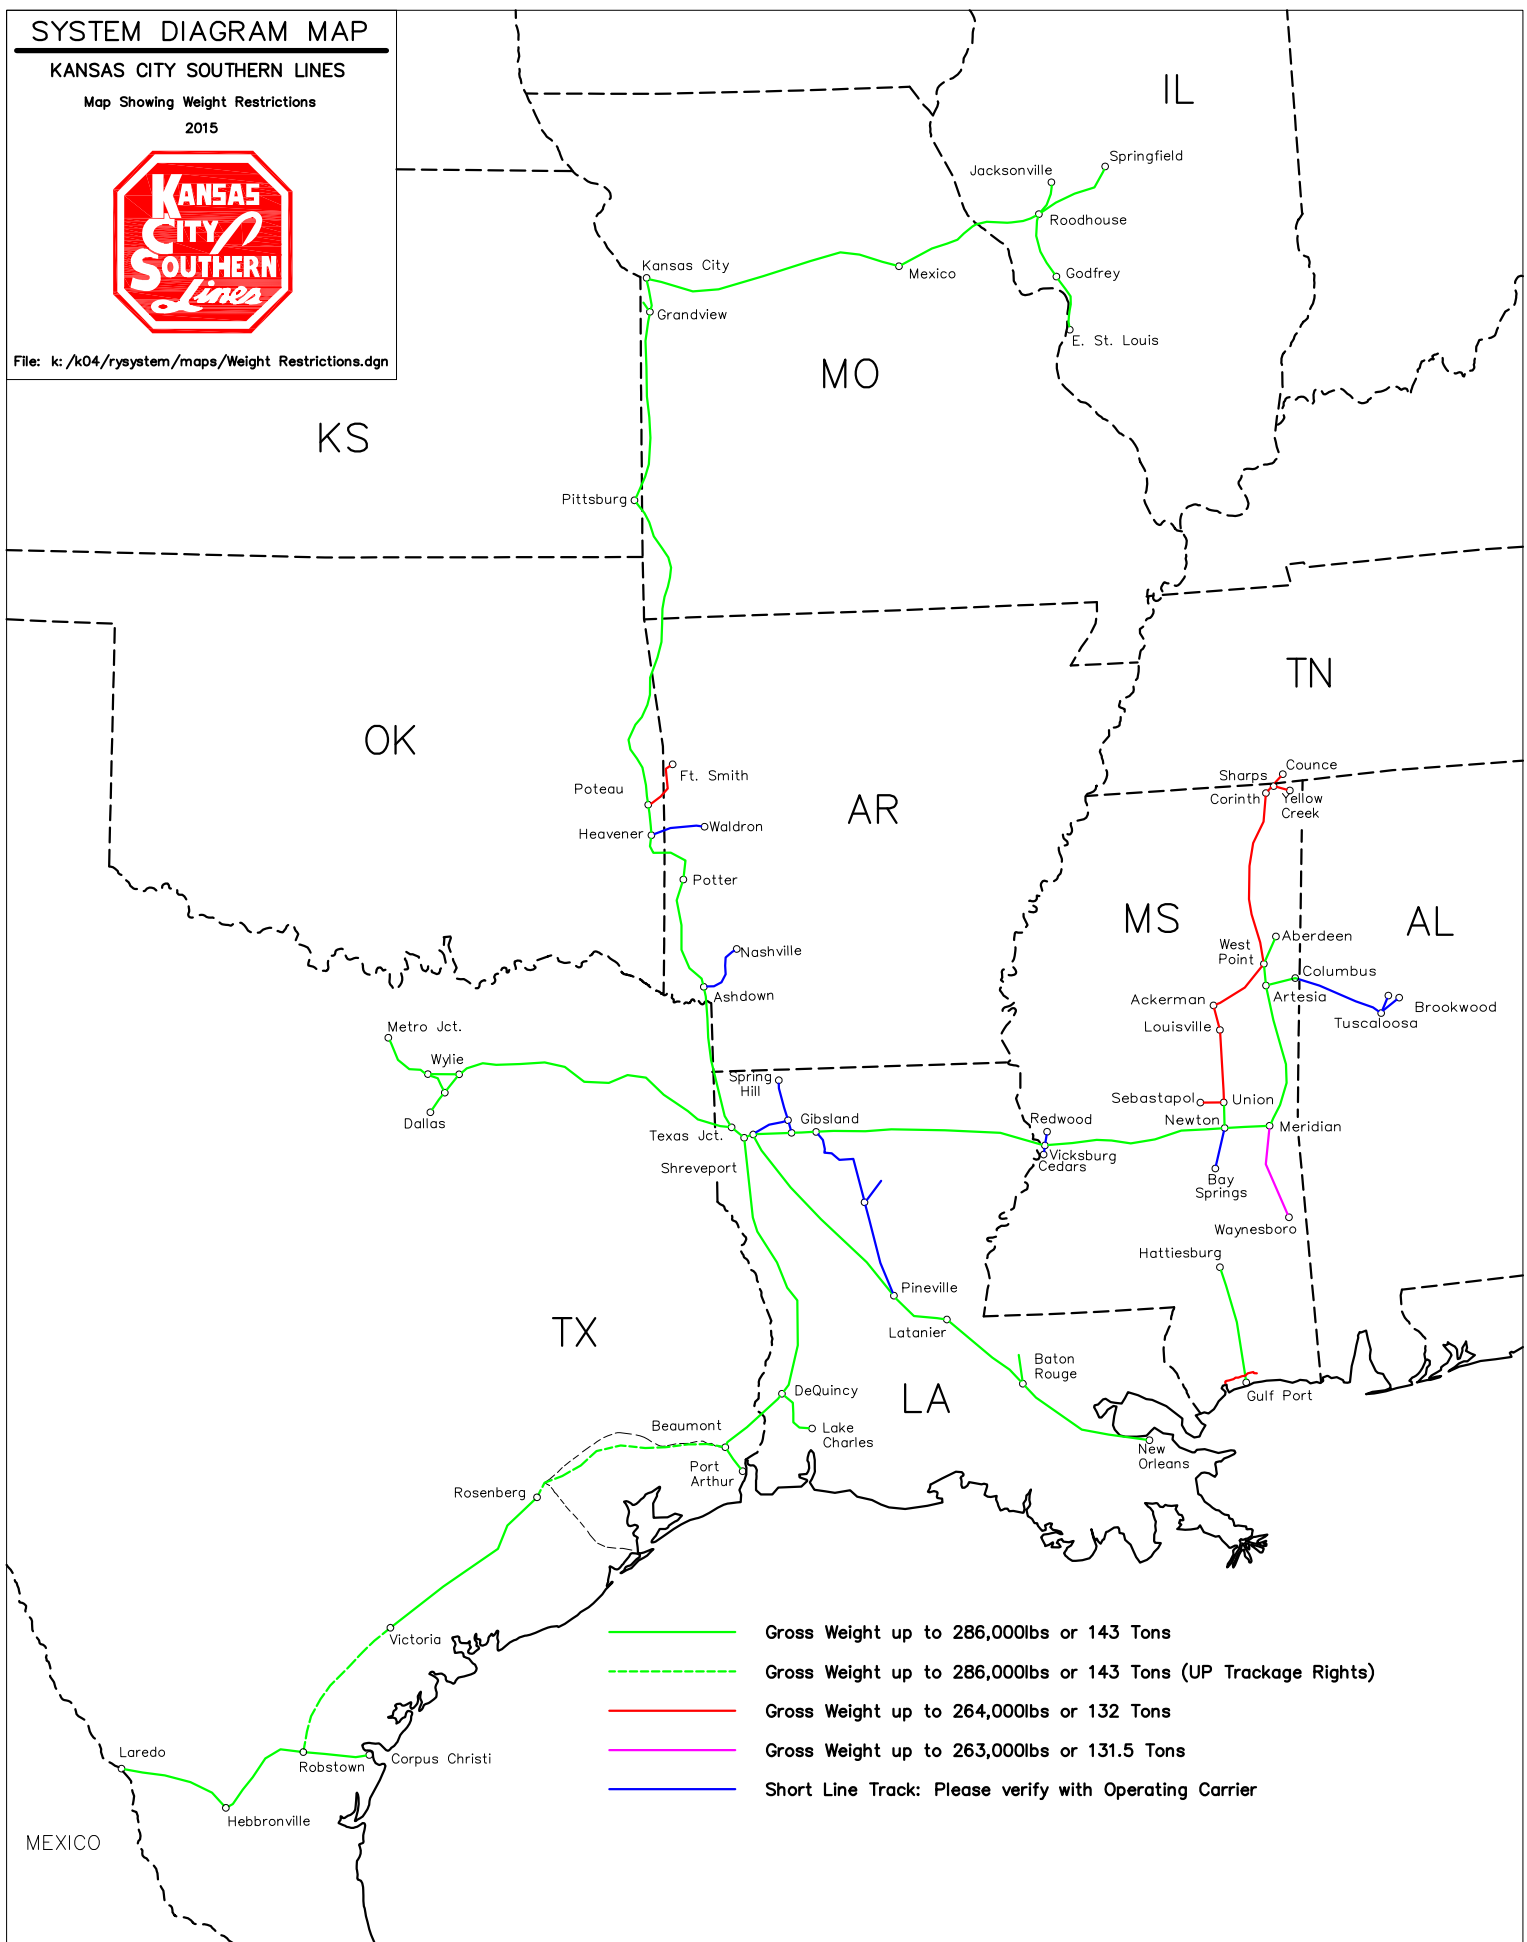

**SYSTEM DIAGRAM MAP**

**KANSAS CITY SOUTHERN LINES**

Map Showing Weight Restrictions  
2015

File: k:/k04/rssystem/maps/Weight Restrictions.dgn

- Gross Weight up to 286,000lbs or 143 Tons
- - - Gross Weight up to 286,000lbs or 143 Tons (UP Trackage Rights)
- Gross Weight up to 264,000lbs or 132 Tons
- Gross Weight up to 263,000lbs or 131.5 Tons
- Short Line Track: Please verify with Operating Carrier